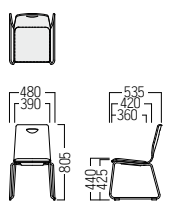

S-CS-2820A・AL・WS (5.4kg)
S-CS-2820A・AL (6.4kg)