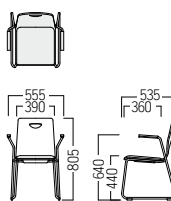

S-CS-2820A・AC (7.5kg)