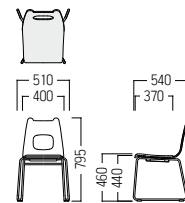

A ¥ 45,100
B ¥ 45,500
C ¥ 45,900
D ¥ 46,400
E ¥ 46,900
F ¥ 47,200A ¥ 46,900
B ¥ 47,600
C ¥ 47,700
D ¥ 48,200
E ¥ 48,600
F ¥ 48,800

荷物掛けタイプ ㊦

4本脚

169・WS
¥ 39,200
(4.5kg)

ループ脚

178・DB・WS
¥ 40,400
(5.0kg)● S-CS-167・□・WS ㊦
¥ 38,800● S-CS-177・□・WS ㊦
¥ 39,100● S-CS-168・□・WS ㊦
¥ 39,200● S-CS-178・□・WS ㊦
¥ 40,400● S-CS-169・WS ㊦
¥ 39,200● S-CS-179・WS ㊦
¥ 40,400

● S-CS-148・□ ㊦
● S-CS-149 ㊦A ¥ 46,900
B ¥ 47,200
C ¥ 47,400
D ¥ 47,500
E ¥ 48,000
F ¥ 48,400● S-CS-158・□ ㊦
● S-CS-159 ㊦A ¥ 48,600
B ¥ 48,800
C ¥ 49,400
D ¥ 49,800
E ¥ 50,400
F ¥ 50,700● S-CS-168・□ ㊦
● S-CS-169 ㊦A ¥ 46,900
B ¥ 47,200
C ¥ 47,400
D ¥ 47,600
E ¥ 48,000
F ¥ 48,400● S-CS-178・□ ㊦
● S-CS-179 ㊦A ¥ 48,600
B ¥ 48,800
C ¥ 49,400
D ¥ 49,800
E ¥ 50,400
F ¥ 50,700S-CS-147/148/149-WS(4.5kg)
S-CS-147/148/149(5.7kg)S-CS-157/158/159-WS(5.0kg)
S-CS-157/158/159(6.2kg)S-CS-167/168/169-WS(4.5kg)
S-CS-167/168/169(5.7kg)S-CS-177/178/179-WS(5.0kg)
S-CS-177/178/179(6.2kg)