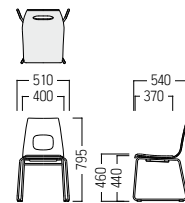

A ¥ 45,100
B ¥ 45,500
C ¥ 45,900
D ¥ 46,400
E ¥ 46,900
F ¥ 47,200A ¥ 46,900
B ¥ 47,600
C ¥ 47,700
D ¥ 48,200
E ¥ 48,600
F ¥ 48,800

荷物掛けタイプ ㊦

4本脚

169・WS
¥ 39,200
(4.5kg)

ループ脚

178・DB・WS
¥ 40,400
(5.0kg)● S-CS-167・□・WS ㊦
¥ 38,800● S-CS-177・□・WS ㊦
¥ 39,100● S-CS-168・□・WS ㊦
¥ 39,200● S-CS-178・□・WS ㊦
¥ 40,400● S-CS-169・WS ㊦
¥ 39,200● S-CS-179・WS ㊦
¥ 40,400

● S-CS-148・□ ㊦
● S-CS-149 ㊦A ¥ 46,900
B ¥ 47,200
C ¥ 47,400
D ¥ 47,500
E ¥ 48,000
F ¥ 48,400● S-CS-158・□ ㊦
● S-CS-159 ㊦A ¥ 48,600
B ¥ 48,800
C ¥ 49,400
D ¥ 49,800
E ¥ 50,400
F ¥ 50,700● S-CS-168・□ ㊦
● S-CS-169 ㊦A ¥ 46,900
B ¥ 47,200
C ¥ 47,400
D ¥ 47,600
E ¥ 48,000
F ¥ 48,400● S-CS-178・□ ㊦
● S-CS-179 ㊦A ¥ 48,600
B ¥ 48,800
C ¥ 49,400
D ¥ 49,800
E ¥ 50,400
F ¥ 50,700S-CS-147/148/149-WS(4.5kg)
S-CS-147/148/149(5.7kg)S-CS-157/158/159-WS(5.0kg)
S-CS-157/158/159(6.2kg)S-CS-167/168/169-WS(4.5kg)
S-CS-167/168/169(5.7kg)S-CS-177/178/179-WS(5.0kg)
S-CS-177/178/179(6.2kg)