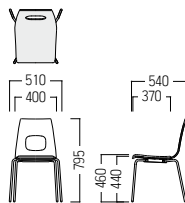

A ¥ 45,100
B ¥ 45,500
C ¥ 45,900
D ¥ 46,400
E ¥ 46,900
F ¥ 47,200A ¥ 46,900
B ¥ 47,600
C ¥ 47,700
D ¥ 48,200
E ¥ 48,600
F ¥ 48,800

荷物掛けタイプ ㊦

4本脚

169・WS
¥ 39,200
(4.5kg)

ループ脚

178・DB・WS
¥ 40,400
(5.0kg)● S-CS-167・□・WS ㊦
¥ 38,800● S-CS-177・□・WS ㊦
¥ 39,100● S-CS-168・□・WS ㊦
¥ 39,200● S-CS-178・□・WS ㊦
¥ 40,400● S-CS-169・WS ㊦
¥ 39,200● S-CS-179・WS ㊦
¥ 40,400

● S-CS-148・□ ㊦
● S-CS-149 ㊦A ¥ 46,900
B ¥ 47,200
C ¥ 47,400
D ¥ 47,500
E ¥ 48,000
F ¥ 48,400● S-CS-158・□ ㊦
● S-CS-159 ㊦A ¥ 48,600
B ¥ 48,800
C ¥ 49,400
D ¥ 49,800
E ¥ 50,400
F ¥ 50,700● S-CS-168・□ ㊦
● S-CS-169 ㊦A ¥ 46,900
B ¥ 47,200
C ¥ 47,400
D ¥ 47,600
E ¥ 48,000
F ¥ 48,400● S-CS-178・□ ㊦
● S-CS-179 ㊦A ¥ 48,600
B ¥ 48,800
C ¥ 49,400
D ¥ 49,800
E ¥ 50,400
F ¥ 50,700S-CS-147/148/149-WS(4.5kg)
S-CS-147/148/149(5.7kg)S-CS-157/158/159-WS(5.0kg)
S-CS-157/158/159(6.2kg)S-CS-167/168/169-WS(4.5kg)
S-CS-167/168/169(5.7kg)S-CS-177/178/179-WS(5.0kg)
S-CS-177/178/179(6.2kg)