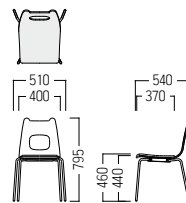

A ¥ 45,100
B ¥ 45,500
C ¥ 45,900
D ¥ 46,400
E ¥ 46,900
F ¥ 47,200A ¥ 46,900
B ¥ 47,600
C ¥ 47,700
D ¥ 48,200
E ¥ 48,600
F ¥ 48,800

荷物掛けタイプ ㊦

4本脚

169・WS
¥ 39,200
(4.5kg)

ループ脚

178・DB・WS
¥ 40,400
(5.0kg)● S-CS-167・□・WS ㊦
¥ 38,800● S-CS-177・□・WS ㊦
¥ 39,100● S-CS-168・□・WS ㊦
¥ 39,200● S-CS-178・□・WS ㊦
¥ 40,400● S-CS-169・WS ㊦
¥ 39,200● S-CS-179・WS ㊦
¥ 40,400

● S-CS-148・□ ㊦
● S-CS-149 ㊦A ¥ 46,900
B ¥ 47,200
C ¥ 47,400
D ¥ 47,500
E ¥ 48,000
F ¥ 48,400● S-CS-158・□ ㊦
● S-CS-159 ㊦A ¥ 48,600
B ¥ 48,800
C ¥ 49,400
D ¥ 49,800
E ¥ 50,400
F ¥ 50,700● S-CS-168・□ ㊦
● S-CS-169 ㊦A ¥ 46,900
B ¥ 47,200
C ¥ 47,400
D ¥ 47,600
E ¥ 48,000
F ¥ 48,400● S-CS-178・□ ㊦
● S-CS-179 ㊦A ¥ 48,600
B ¥ 48,800
C ¥ 49,400
D ¥ 49,800
E ¥ 50,400
F ¥ 50,700S-CS-147/148/149-WS(4.5kg)
S-CS-147/148/149(5.7kg)S-CS-157/158/159-WS(5.0kg)
S-CS-157/158/159(6.2kg)S-CS-167/168/169-WS(4.5kg)
S-CS-167/168/169(5.7kg)S-CS-177/178/179-WS(5.0kg)
S-CS-177/178/179(6.2kg)