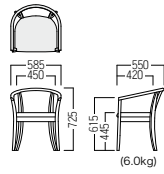

S・SF-381/383

● S-SF-381 □ □

- A ¥ 89,500
- B ¥ 90,900
- C ¥ 92,200
- D ¥ 93,500
- E ¥ 94,400
- F ¥ 96,000

NB ¥ 90,900
張材：ビニールレザー[BL-14E]

● S-SF-383 □ □

- A ¥ 107,000
- B ¥ 109,000
- C ¥ 111,000
- D ¥ 113,000
- E ¥ 116,000
- F ¥ 117,000