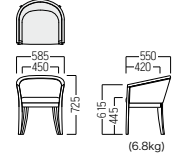

S・SF-381/383

● S-SF-381 □ □

- A ¥ 89,500
- B ¥ 90,900
- C ¥ 92,200
- D ¥ 93,500
- E ¥ 94,400
- F ¥ 96,000

NB ¥ 90,900
張材：ビニールレザー[BL-14E]

● S-SF-383 □ □

- A ¥ 107,000
- B ¥ 109,000
- C ¥ 111,000
- D ¥ 113,000
- E ¥ 116,000
- F ¥ 117,000