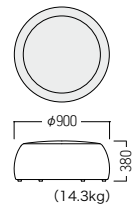

● S・SM-106・M

- A ¥ 95,000
- B ¥ 99,100
- C ¥ 102,000
- D ¥ 106,000
- E ¥ 110,000
- F ¥ 114,000