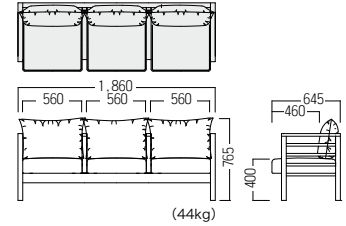

● S・SB-455A・S2A

- A ¥ 323,000
- B ¥ 326,000
- C ¥ 330,000
- D ¥ 333,000
- E ¥ 336,000
- F ¥ 339,000

● S・SB-455A・S3A

- A ¥ 436,000
- B ¥ 440,000
- C ¥ 444,000
- D ¥ 449,000
- E ¥ 454,000
- F ¥ 459,000

S2A ¥ 345,000
張材：平織 [OS-02G]