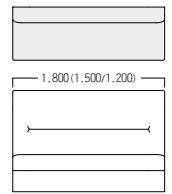

■ S・SF-G773・A・NR・□・H・□ ハイバック Rなし

12: W1,200		15: W1,500		18: W1,800	
A	¥230,000	A	¥272,000	A	¥291,000
B	¥235,000	B	¥278,000	B	¥298,000
C	¥240,000	C	¥284,000	C	¥305,000
D	¥245,000	D	¥290,000	D	¥312,000
E	¥250,000	E	¥296,000	E	¥319,000
F	¥255,000	F	¥302,000	F	¥326,000