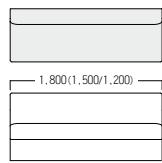

LR(左R)

■ S・SF-G773・A・RR/LR・□・H・□ ハイバック 右R/左R形状

12: W1,200		15: W1,500		18: W1,800	
A	¥288,000	A	¥336,000	A	¥356,000
B	¥293,000	B	¥342,000	B	¥363,000
C	¥298,000	C	¥348,000	C	¥370,000
D	¥303,000	D	¥354,000	D	¥377,000
E	¥308,000	E	¥360,000	E	¥384,000
F	¥313,000	F	¥366,000	F	¥391,000

RR(右R)

■ S・SF-G773・A・NR・□・L・□ ローバック Rなし

12: W1,200		15: W1,500		18: W1,800	
A	¥188,000	A	¥215,000	A	¥225,000
B	¥192,000	B	¥220,000	B	¥231,000
C	¥196,000	C	¥225,000	C	¥237,000
D	¥200,000	D	¥230,000	D	¥243,000
E	¥204,000	E	¥235,000	E	¥249,000
F	¥208,000	F	¥240,000	F	¥255,000