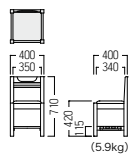

S・CW-3040

● S-CW-3040・□・AL・TN

- A ¥33,400
- B ¥33,700
- C ¥34,400
- D ¥34,600
- E ¥35,100
- F ¥35,600

(5.9kg)

B ¥34,400
張材：ビニールレザー【CL-36L】

● S-CW-3040・□・AL

- A ¥24,300
- B ¥25,100
- C ¥25,300
- D ¥25,600
- E ¥26,300
- F ¥26,500