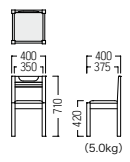

S・CW-3040

● S-CW-3040・□・AL・TN

- A ¥33,400
- B ¥33,700
- C ¥34,400
- D ¥34,600
- E ¥35,100
- F ¥35,600

(5.9kg)

B ¥34,400
張材：ビニールレザー【CL-36L】

● S-CW-3040・□・AL

- A ¥24,300
- B ¥25,100
- C ¥25,300
- D ¥25,600
- E ¥26,300
- F ¥26,500