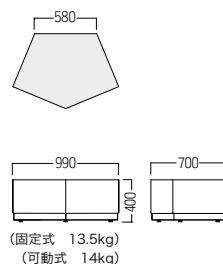

台輪：FSC®認証メラミン化粧板