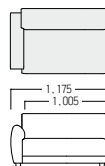

● S・SF-896A・NB・R/LOA

右/左ワンアームチェア

| | |
|---|-----------|
| A | ¥ 82,000 |
| B | ¥ 86,700 |
| C | ¥ 90,900 |
| D | ¥ 95,300 |
| E | ¥ 99,900 |
| F | ¥ 104,000 |

● S・SF-896A・NB・S2R/LOA

2人掛右/左ワンアームソファ

| | |
|---|-----------|
| A | ¥ 119,000 |
| B | ¥ 128,000 |
| C | ¥ 135,000 |
| D | ¥ 144,000 |
| E | ¥ 154,000 |
| F | ¥ 163,000 |