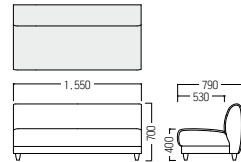

● S・SF-896A・NB・S2AL

2人掛アームレスソファ

| | |
|---|-----------|
| A | ¥ 105,000 |
| B | ¥ 112,000 |
| C | ¥ 120,000 |
| D | ¥ 128,000 |
| E | ¥ 134,000 |
| F | ¥ 142,000 |

● S・SF-896A・NB・S3AL

3人掛アームレスソファ

| | |
|---|-----------|
| A | ¥ 132,000 |
| B | ¥ 143,000 |
| C | ¥ 154,000 |
| D | ¥ 165,000 |
| E | ¥ 174,000 |
| F | ¥ 183,000 |

● S・SF-896A・NB・R/LOA

右/左ワンアームチェア

| | |
|---|-----------|
| A | ¥ 82,000 |
| B | ¥ 86,700 |
| C | ¥ 90,900 |
| D | ¥ 95,300 |
| E | ¥ 99,900 |
| F | ¥ 104,000 |

● S・SF-896A・NB・S2R/LOA

2人掛右/左ワンアームソファ

| | |
|---|-----------|
| A | ¥ 119,000 |
| B | ¥ 128,000 |
| C | ¥ 135,000 |
| D | ¥ 144,000 |
| E | ¥ 154,000 |
| F | ¥ 163,000 |