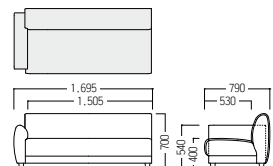

● S・SF-896A・NB・S3R/LOA

3人掛右/左ワンアームソファ

A	¥ 154,000
B	¥ 166,000
C	¥ 177,000
D	¥ 188,000
E	¥ 201,000
F	¥ 212,000