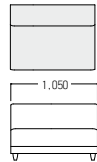

● S・SF-896A・NB・S2AL

2人掛アームレスソファ

A	¥ 105,000
B	¥ 112,000
C	¥ 120,000
D	¥ 128,000
E	¥ 134,000
F	¥ 142,000