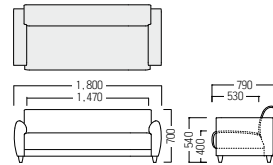

LC ¥149,000
張材：平織[BF-02G]

● S・SF-896A・NB・LC

2人掛ソファ

| | |
|---|-----------|
| A | ¥ 133,000 |
| B | ¥ 149,000 |
| C | ¥ 155,000 |
| D | ¥ 163,000 |
| E | ¥ 169,000 |
| F | ¥ 185,000 |

SF ¥196,000
張材：ソフトレザー[CL-32B]

● S・SF-896A・NB・SF

3人掛ソファ

| | |
|---|-----------|
| A | ¥ 167,000 |
| B | ¥ 184,000 |
| C | ¥ 196,000 |
| D | ¥ 204,000 |
| E | ¥ 213,000 |
| F | ¥ 238,000 |

● S・SF-896A・NB・AL

アームレスチェア

| | |
|---|----------|
| A | ¥ 64,900 |
| B | ¥ 68,100 |
| C | ¥ 71,700 |
| D | ¥ 75,200 |
| E | ¥ 78,700 |
| F | ¥ 82,000 |