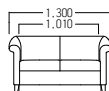

- A ¥134,000
- B ¥145,000
- C ¥150,000
- D ¥157,000
- E ¥172,000
- F ¥180,000

● S・SF-6820・□・LC
2人掛ソファ

- A ¥169,000
- B ¥178,000
- C ¥188,000
- D ¥197,000
- E ¥212,000
- F ¥223,000

● S・SF-6820・□・SF
3人掛ソファ