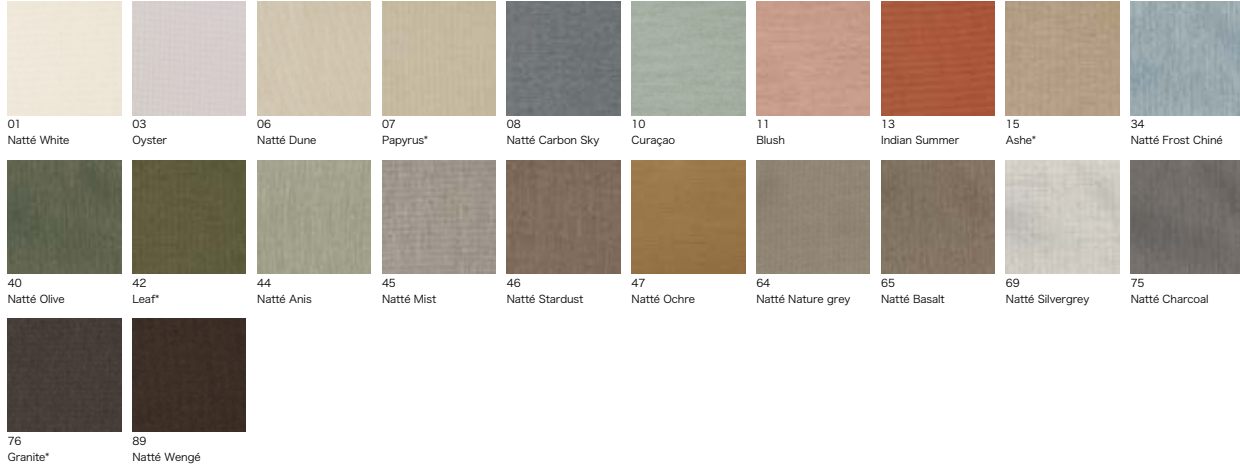

Category D

SUNBRELLA*

Category E

GAELIC

DALSACE

NATURAL